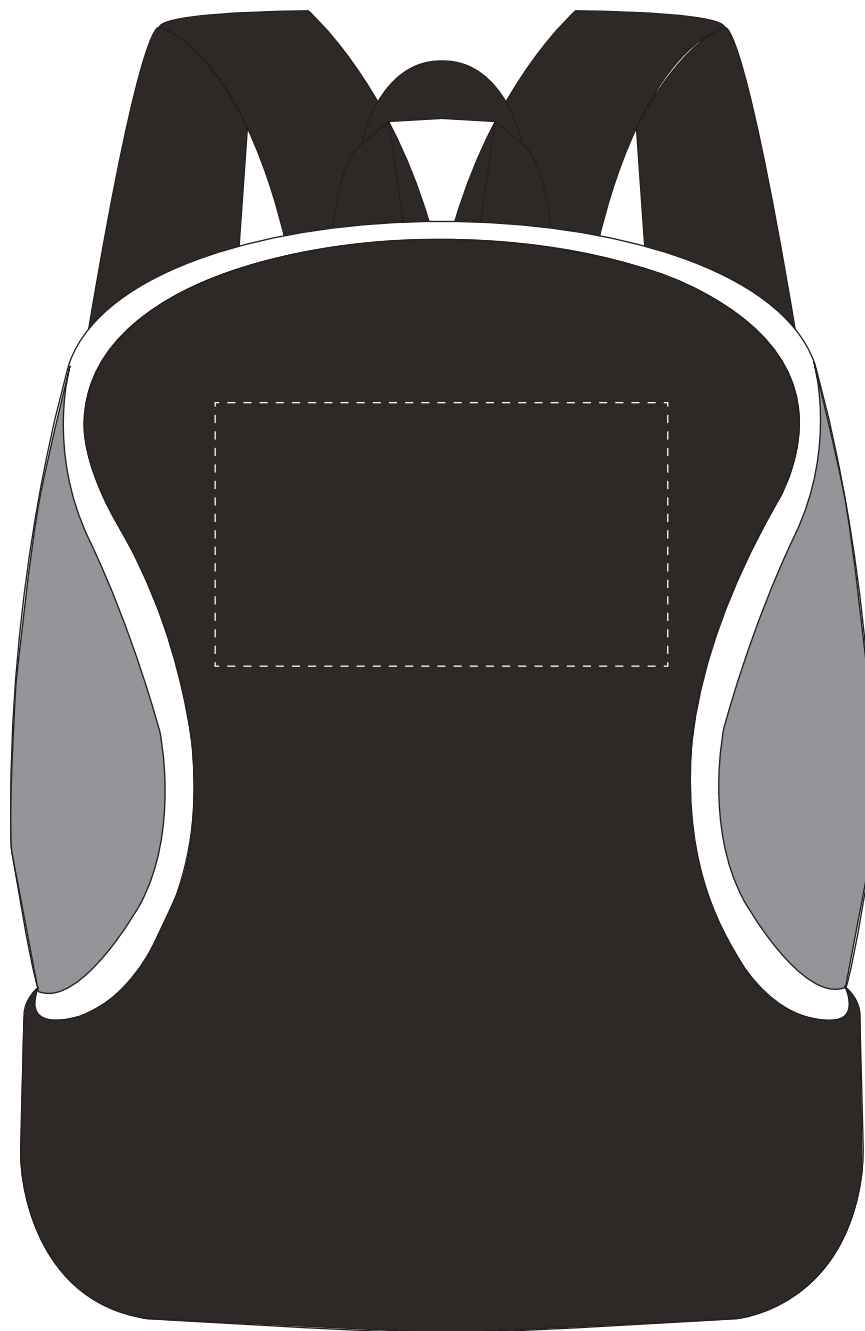

Your Ref:

Quantity:

Product Code: QB0139

Our Ref:

Version: 1

Product Colour: BLACK

PRINTING CONCERNS:

We stock this item in the following colours

**MADERIA THREAD COLOUR**

ARTWORK SCALE 50%

- Colour 1
- Colour 2
- Colour 3
- Colour 4

Product Image for visualisation
- colours may vary

The dashed line is to demonstrate print area and will not appear on your printed item